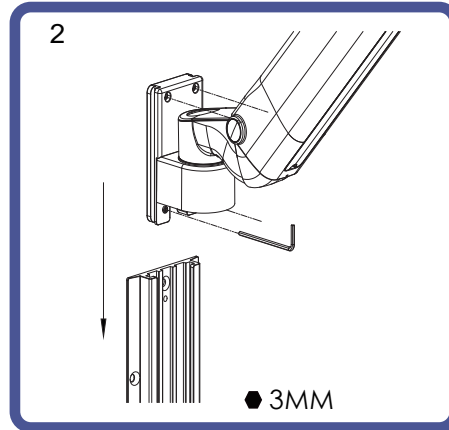

AKITECK

Installation Steps

Akiteck International Pte Ltd

ADD: 280 WOODLANDS INDUSTRIAL PARK E5, #06-44, HARVEST

@ WOODLANDS, Singapore 757322

Singapore Line: +65 9671 2188

China Line: +86 134 2488 9887

E-mail: marcus@akiteck.com.sg