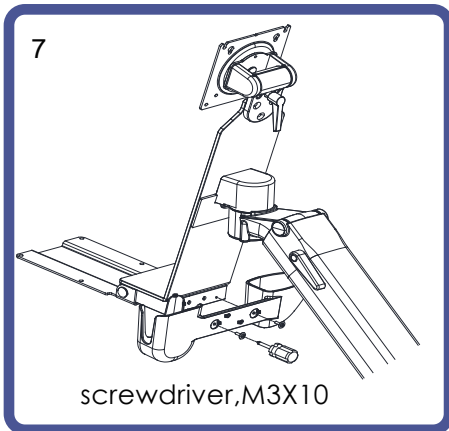

AKITECK

Installation Steps

Akiteck International Pte Ltd

ADD: 280 WOODLANDS INDUSTRIAL PARK E5, #06-44, HARVEST

@ WOODLANDS, Singapore 757322

Singapore Line: +65 9671 2188

China Line: +86 134 2488 9887

E-mail: marcus@akiteck.com.sg