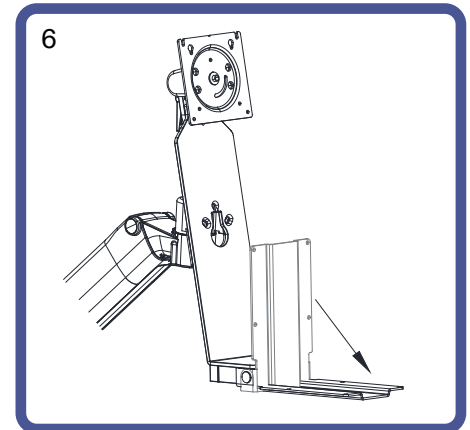

AKITECK

Installation Steps

Akiteck International Pte Ltd

ADD: 280 WOODLANDS INDUSTRIAL PARK E5, #06-44, HARVEST

@ WOODLANDS, Singapore 757322

Singapore Line: +65 9671 2188

China Line: +86 134 2488 9887

E-mail: marcus@akiteck.com.sg