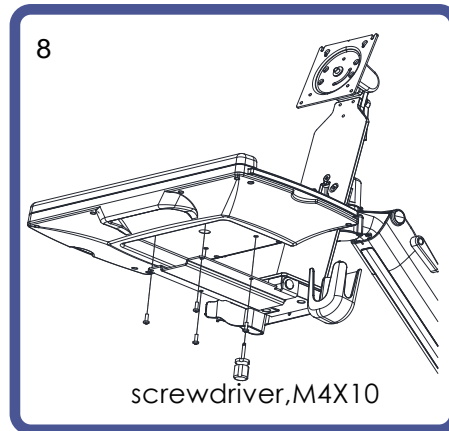

AKITECK

Installation Steps

Akiteck International Pte Ltd

ADD: 280 WOODLANDS INDUSTRIAL PARK E5, #06-44, HARVEST

@ WOODLANDS, Singapore 757322

Singapore Line: +65 9671 2188

China Line: +86 134 2488 9887

E-mail: marcus@akiteck.com.sg