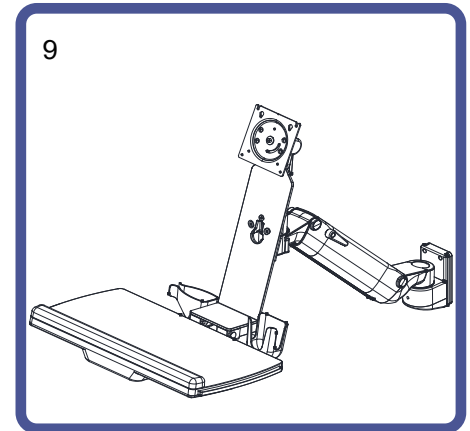

AKITECK

Installation Steps

Akiteck International Pte Ltd

ADD: 280 WOODLANDS INDUSTRIAL PARK E5, #06-44, HARVEST

@ WOODLANDS, Singapore 757322

Singapore Line: +65 9671 2188

China Line: +86 134 2488 9887

E-mail: marcus@akiteck.com.sg