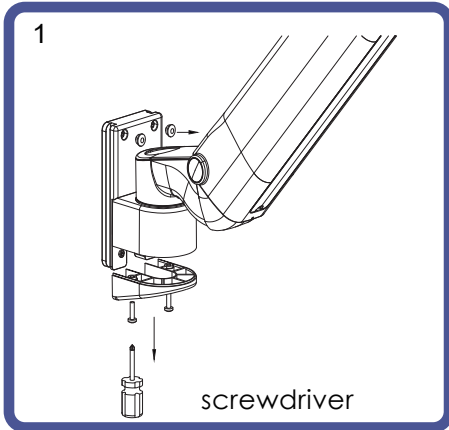

AKITECK

Installation Steps

Akiteck International Pte Ltd

ADD: 280 WOODLANDS INDUSTRIAL PARK E5, #06-44, HARVEST

@ WOODLANDS, Singapore 757322

Singapore Line: +65 9671 2188

China Line: +86 134 2488 9887

E-mail: marcus@akiteck.com.sg