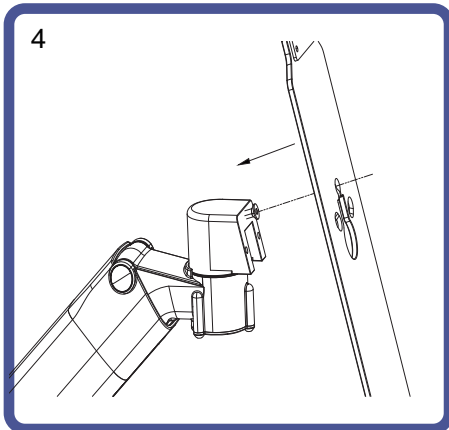

AKITECK

Installation Steps

Akiteck International Pte Ltd

ADD: 280 WOODLANDS INDUSTRIAL PARK E5, #06-44, HARVEST

@ WOODLANDS, Singapore 757322

Singapore Line: +65 9671 2188

China Line: +86 134 2488 9887

E-mail: marcus@akiteck.com.sg