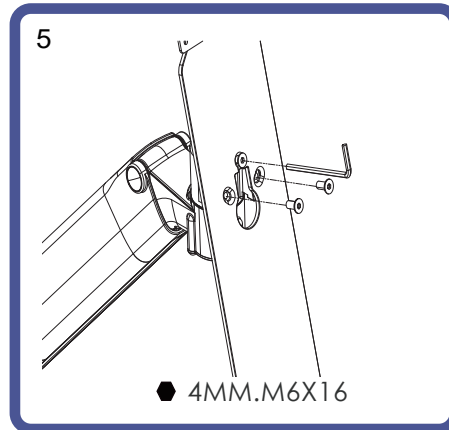

AKITECK

Installation Steps

Akiteck International Pte Ltd

ADD: 280 WOODLANDS INDUSTRIAL PARK E5, #06-44, HARVEST

@ WOODLANDS, Singapore 757322

Singapore Line: +65 9671 2188

China Line: +86 134 2488 9887

E-mail: marcus@akiteck.com.sg