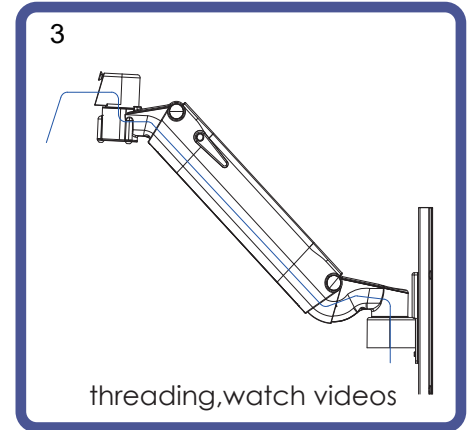

AKITECK

Installation Steps

Akiteck International Pte Ltd

ADD: 280 WOODLANDS INDUSTRIAL PARK E5, #06-44, HARVEST

@ WOODLANDS, Singapore 757322

Singapore Line: +65 9671 2188

China Line: +86 134 2488 9887

E-mail: marcus@akiteck.com.sg