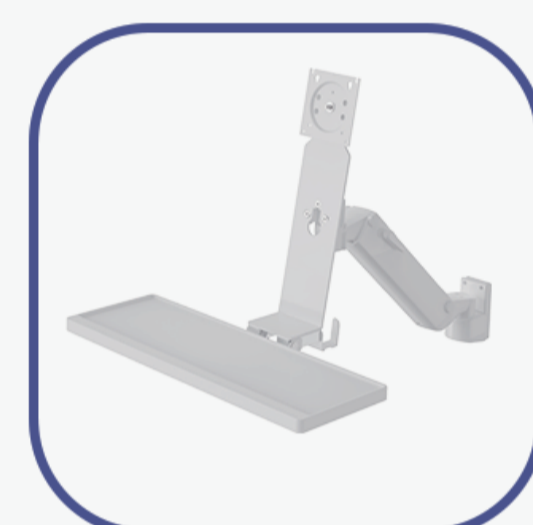

# MHA Variable Height Arm Workstation

DG-013-034W

## Optional Accessories

2050 Column Clamp

Wall-mounted Channel