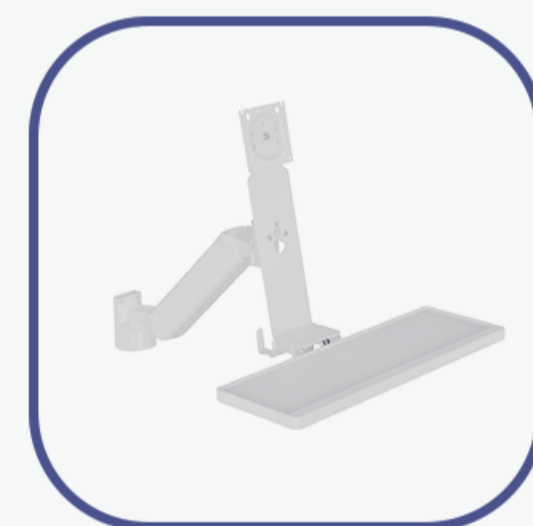

# MHA Variable Height Arm Workstation

DG-013-034W

## Optional Accessories

2050 Column Clamp

Wall-mounted Channel