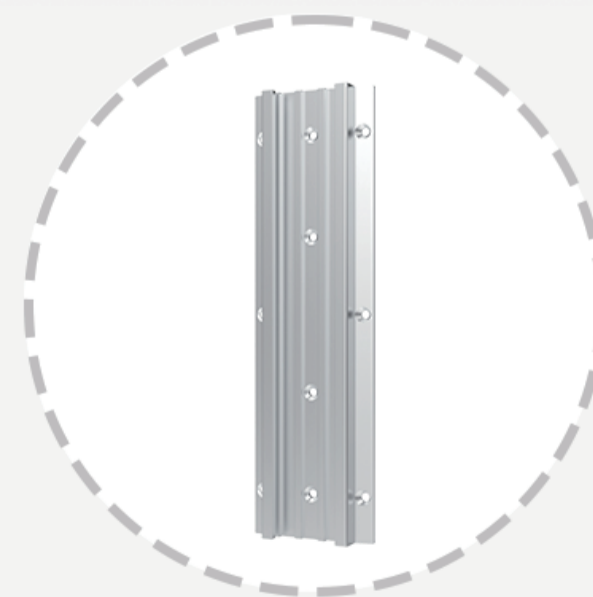

# MHA Variable Height Arm Workstation

DG-013-034W

## Optional Accessories

2050 Column Clamp

Wall-mounted Channel

## Dimensio