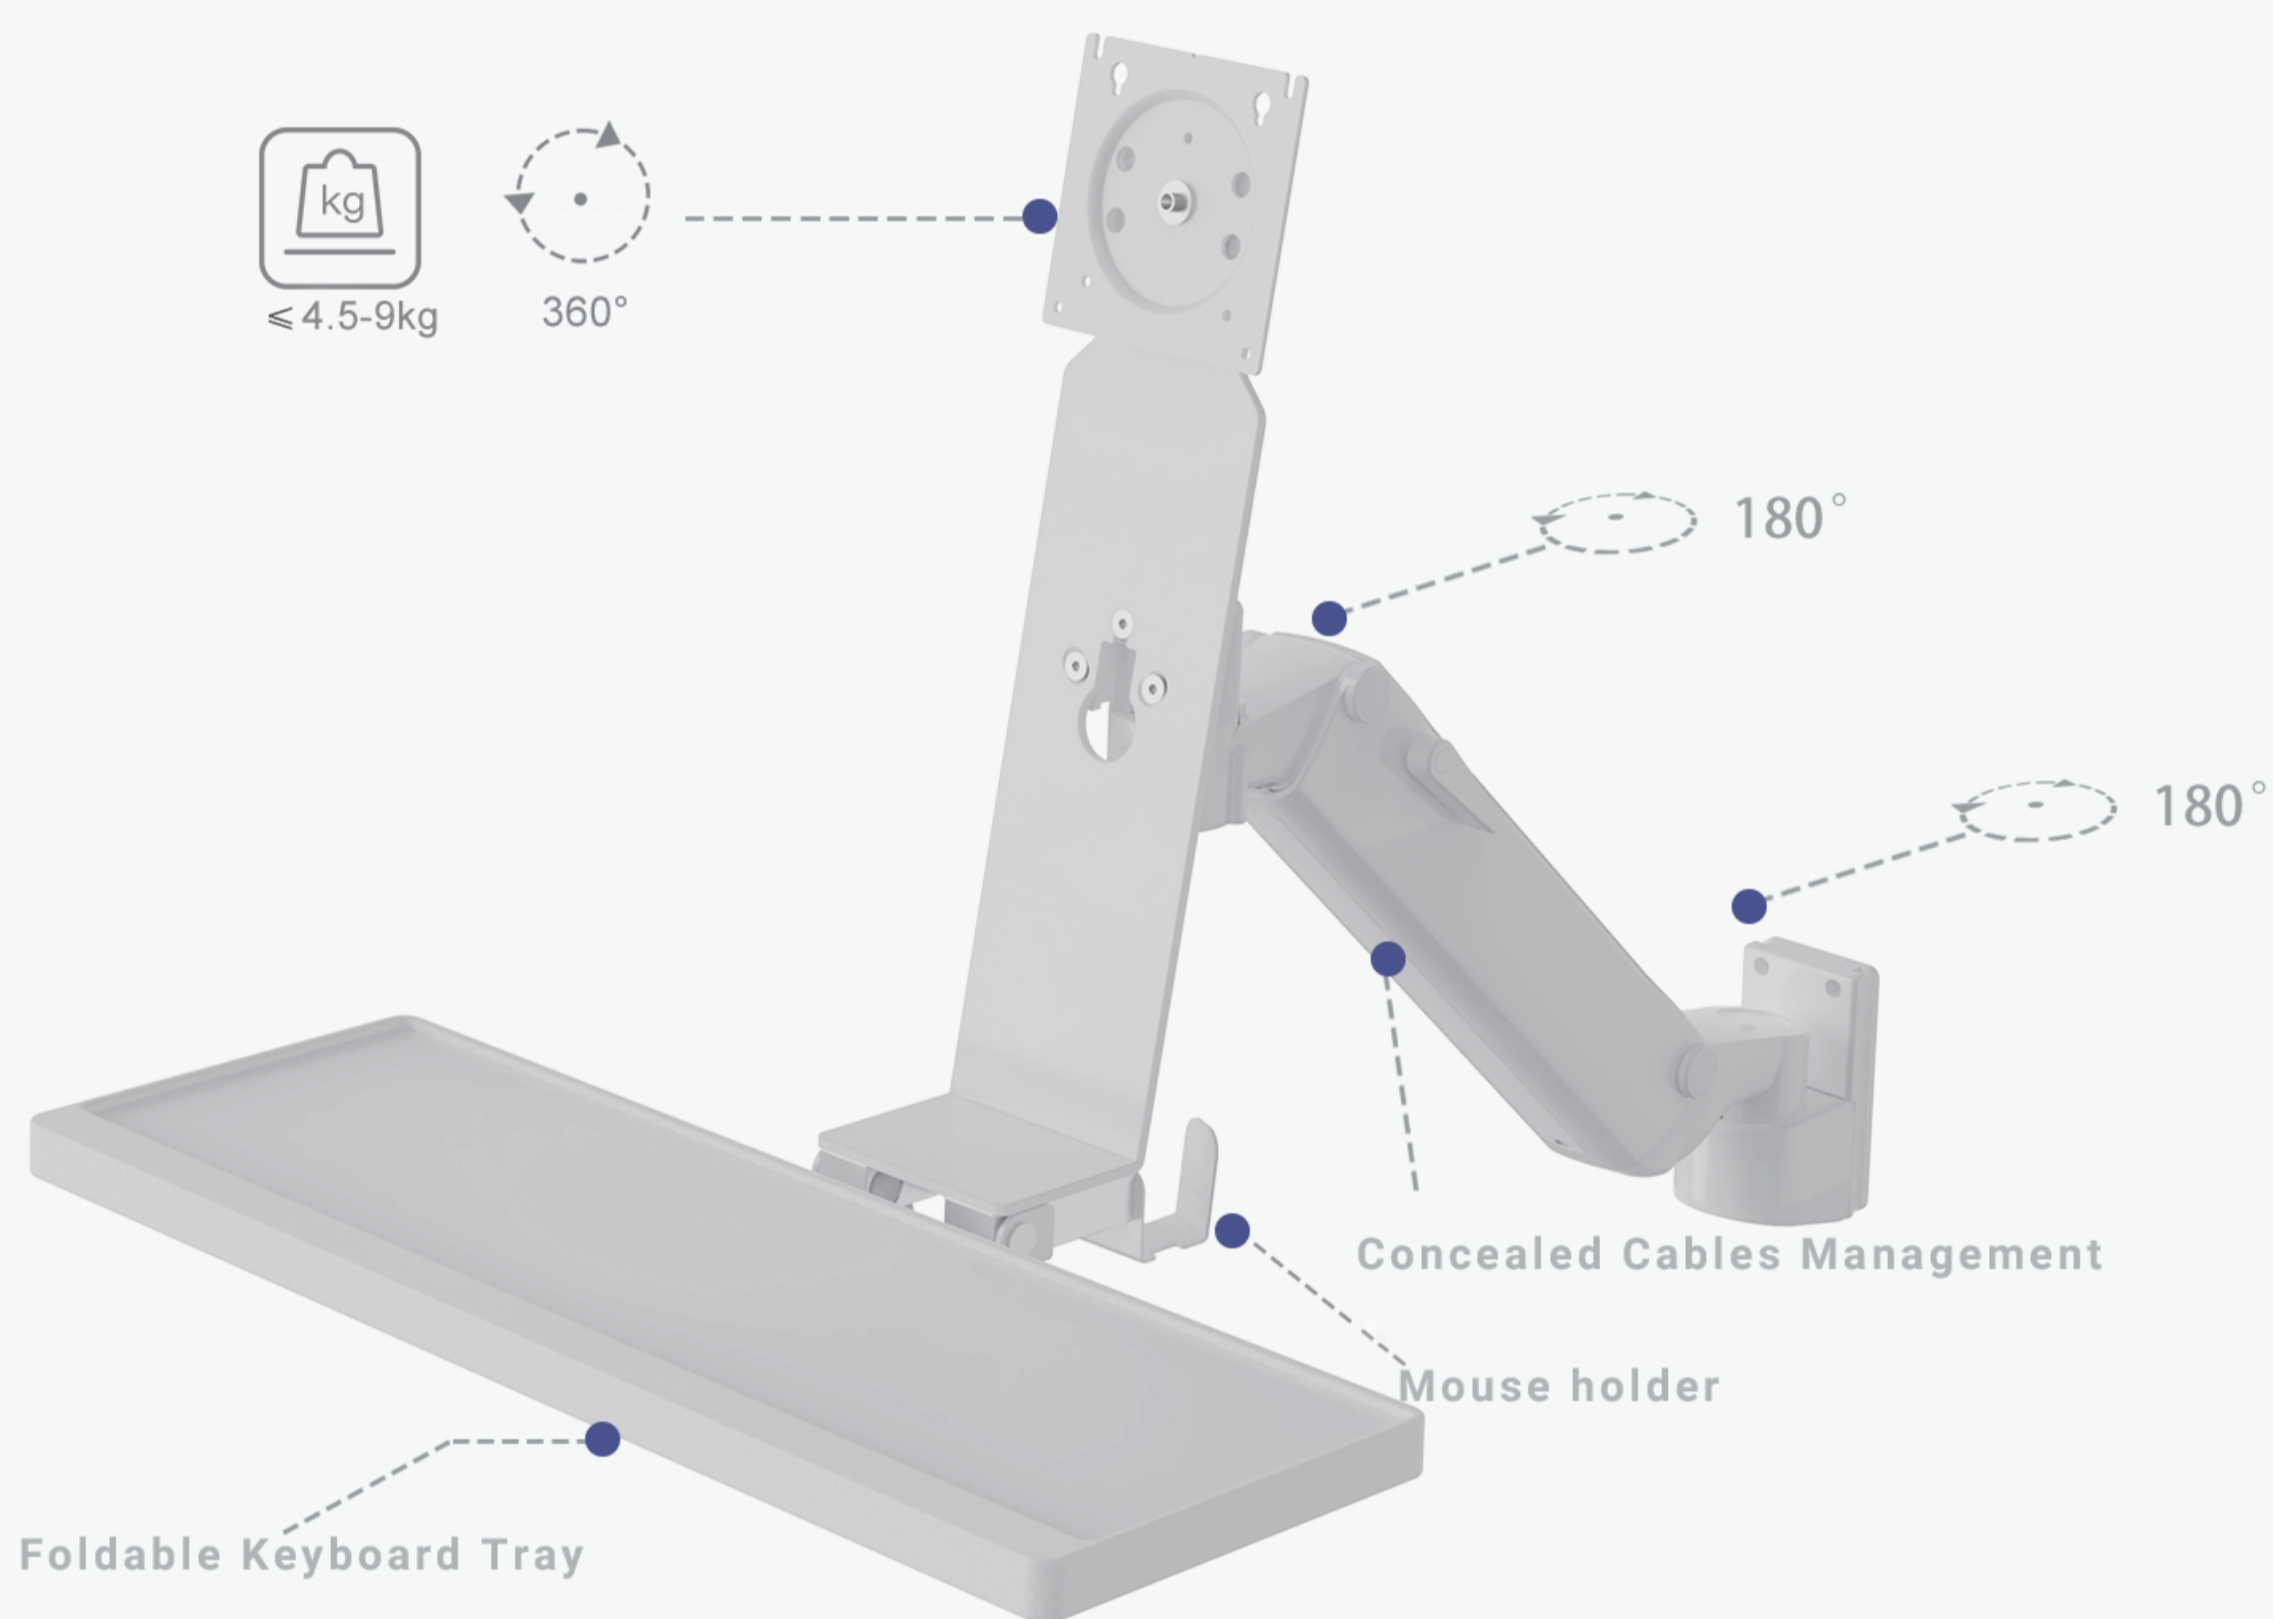

# MHA Variable Height Arm Workstation

DG-013-034W

## Optional Accessories

2050 Column Clamp

Wall-mounted Channel

## Dimensio