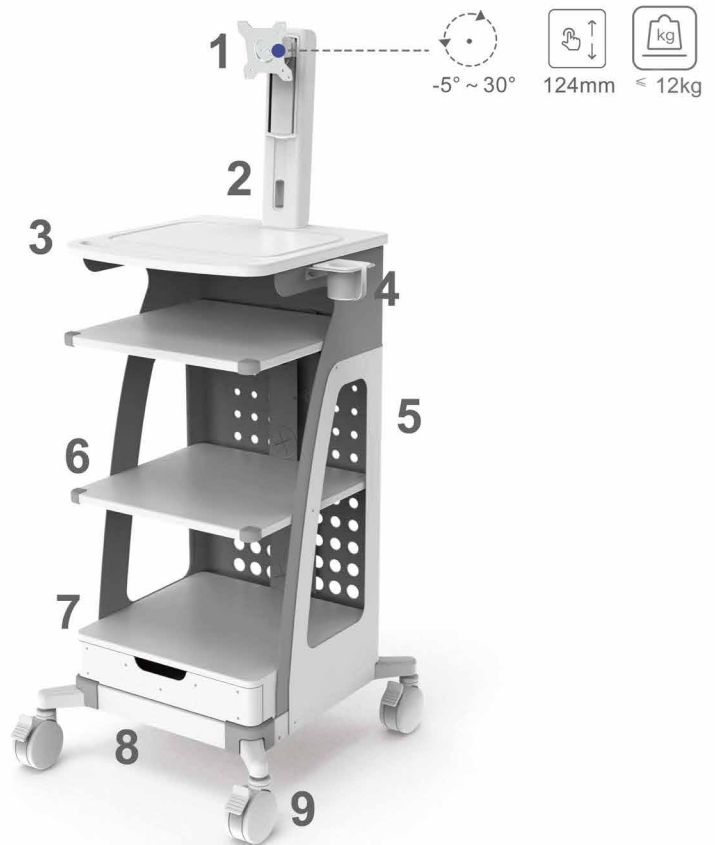

Multi Purpose Cart (For Boston Scientific SpyGlass)

BSC-004-002

- 1, VESA
- 2, Monitor Mount
- 3, Plastic Table Top
- 4, Probe Cup Holder
- 5, Frame
- 6, Metal Tray
- 7, 3 Inches Drawer
- 8, Base
- 9, 5 Inches Caster

Multi Purpose Cart (For Boston Scientific SpyGlass)

BSC-004-002

Dimension